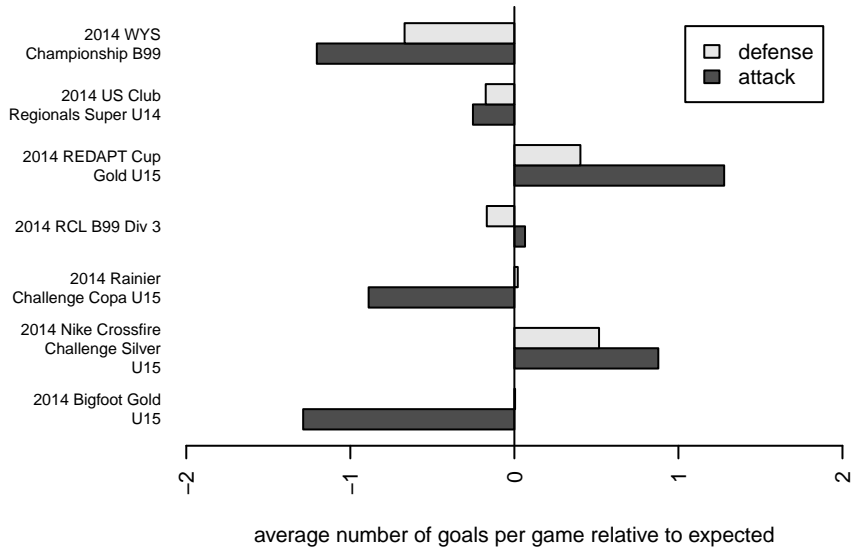

Crossfire Premier B B99

Crossfire Premier SC
 Redmond, WA
 B99 total strength=1593
 attack=17.81 defense=13.72
 fall league = RCL B99 Div 3
 notes= Besagno 2012, 2013; Wiskel 2014

alt names used:
 CROSSFIRE PREMIER WISKEL B99 B (WA)
 CROSSFIRE PREMIER WISKEL B99 B (WA)
 Crossfire BU-15B Wiskel
 Crossfire Premier B99-Wiskel-B
 CROSSFIRE PREMIER B99 B - WISKEL (WA)
 CROSSFIRE PREMIER B99 - WISKEL (WA)
 Crossfire B99 B Wiskel
 CROSSFIRE B99 B WISKEL
 Crossfire Premier B99-Wiskel-B

Venues played:
 2013 Challenge Cup B99 Division 1 - Challeng
 2014 Rainier Challenge Copa U15
 2014 US Club Regionals Super U14
 2014 Nike Crossfire Challenge Silver U15
 2014 Bigfoot Gold U15
 2014 REDAPT Cup Gold U15
 2014 RCL B99 Div 3
 2014 WYS Championship B99

**attack and defense variance (black dot)
relative to other teams
and top 10 in region**

**attack and defense rating
relative to others at age
and all opponents in last 13 months**

Performance relative to 13 month average