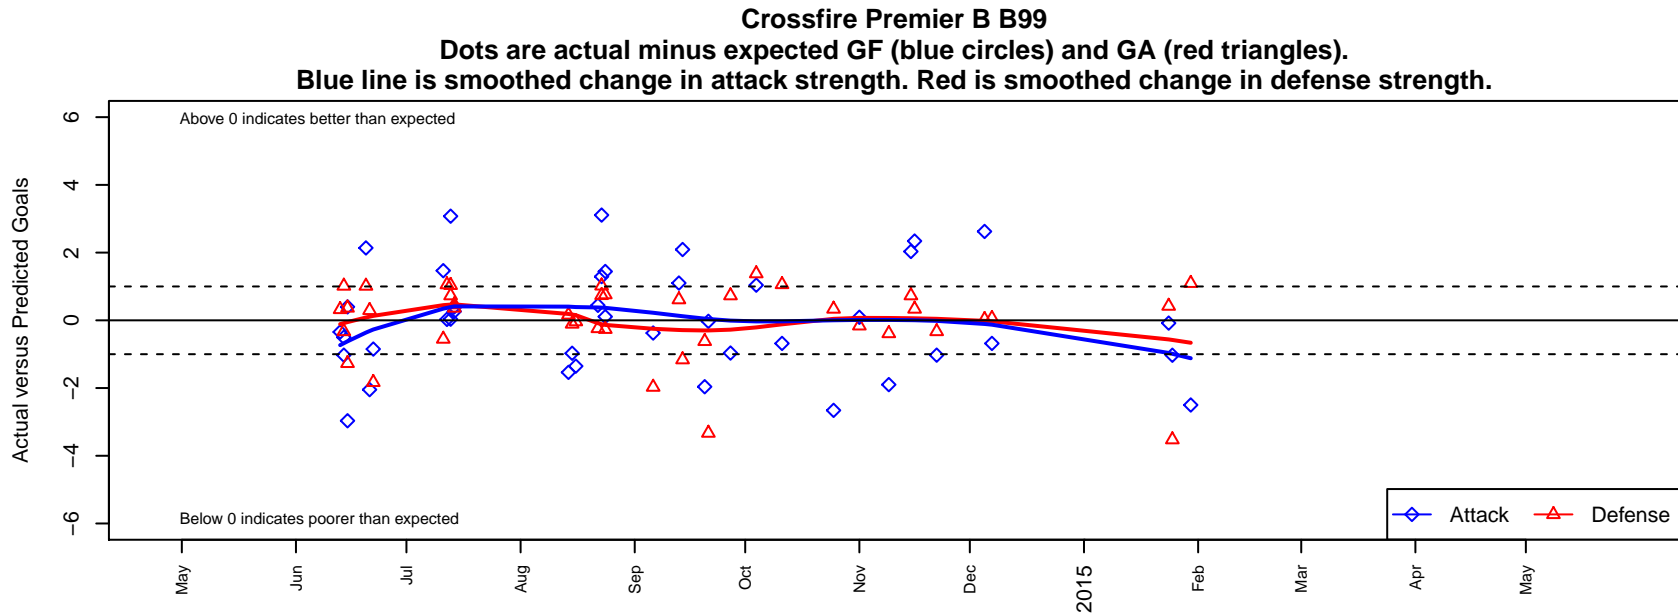

Crossfire Premier B B99

Crossfire Premier SC
 Redmond, WA
 B99 total strength=1593
 attack=17.81 defense=13.72
 fall league = RCL B99 Div 3
 notes= Besagno 2012, 2013; Wiskel 2014

alt names used:
 CROSSFIRE PREMIER WISKEL B99 B (WA)
 CROSSFIRE PREMIER WISKEL B99 B (WA)
 Crossfire BU-15B Wiskel
 Crossfire Premier B99-Wiskel-B
 CROSSFIRE PREMIER B99 B - WISKEL (WA)
 CROSSFIRE PREMIER B99 - WISKEL (WA)
 Crossfire B99 B Wiskel
 CROSSFIRE B99 B WISKEL
 Crossfire Premier B99-Wiskel-B

**attack and defense variance (black dot)
relative to other teams
and top 10 in region**

**attack and defense rating
relative to others at age
and all opponents in last 13 months**

Performance relative to 13 month average