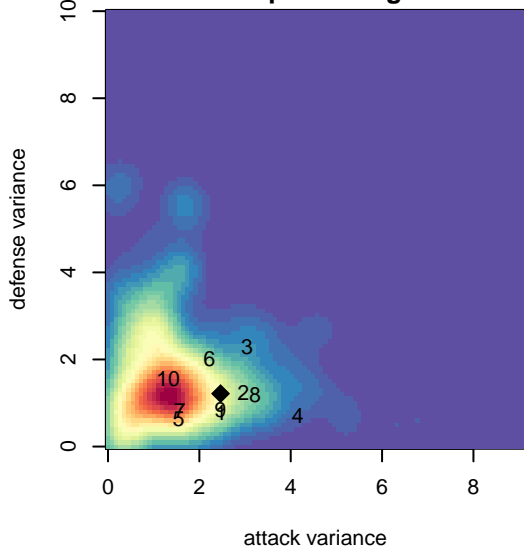

Crossfire Premier B B99

Crossfire Premier SC
 Redmond, WA
 B99 total strength=1593
 attack=17.81 defense=13.72
 fall league = RCL B99 Div 3
 notes= Besagno 2012, 2013; Wiskel 2014

alt names used:
 CROSSFIRE PREMIER WISKEL B99 B (WA)
 CROSSFIRE PREMIER WISKEL B99 B (WA)
 Crossfire BU-15B Wiskel
 Crossfire Premier B99-Wiskel-B
 CROSSFIRE PREMIER B99 B - WISKEL (WA)
 CROSSFIRE PREMIER B99 - WISKEL (WA)
 Crossfire B99 B Wiskel
 CROSSFIRE B99 B WISKEL
 Crossfire Premier B99-Wiskel-B

**attack and defense variance (black dot)
relative to other teams
and top 10 in region**

**attack and defense rating
relative to others at age
and all opponents in last 13 months**

Performance relative to 13 month average