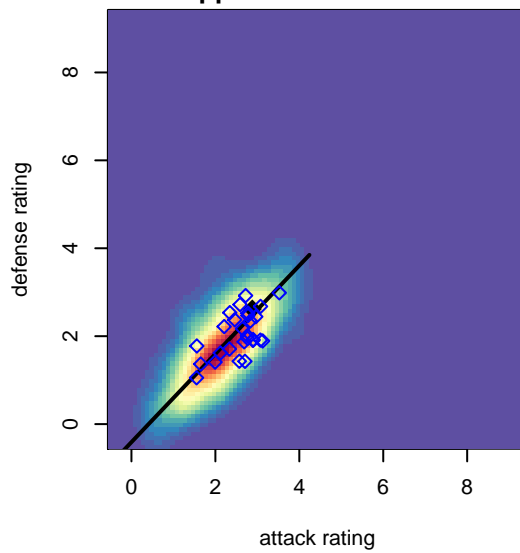

Crossfire Premier B B99

Crossfire Premier SC
 Redmond, WA
 B99 total strength=1593
 attack=17.81 defense=13.72
 fall league = RCL B99 Div 3
 notes= Besagno 2012, 2013; Wiskel 2014

alt names used:
 CROSSFIRE PREMIER WISKEL B99 B (WA)
 CROSSFIRE PREMIER WISKEL B99 B (WA)
 Crossfire BU-15B Wiskel
 Crossfire Premier B99-Wiskel-B
 CROSSFIRE PREMIER B99 B - WISKEL (WA)
 CROSSFIRE PREMIER B99 - WISKEL (WA)
 Crossfire B99 B Wiskel
 CROSSFIRE B99 B WISKEL
 Crossfire Premier B99-Wiskel-B

**attack and defense variance (black dot)
relative to other teams
and top 10 in region**

**attack and defense rating
relative to others at age
and all opponents in last 13 months**

Performance relative to 13 month average