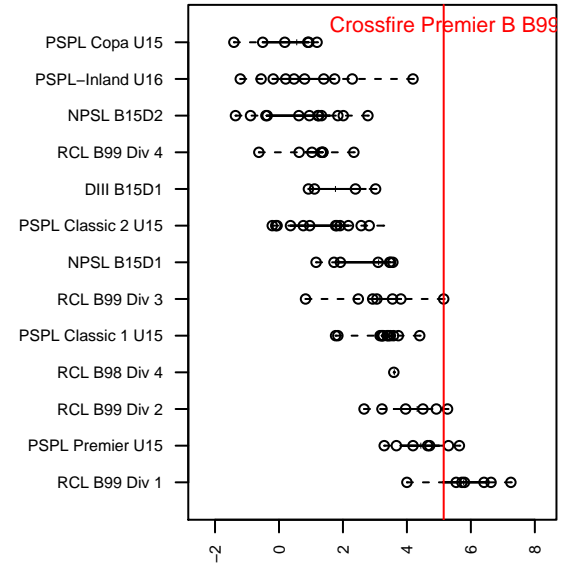

Crossfire Premier B B99

Crossfire Premier SC
 Redmond, WA
 B99 total strength=1593
 attack=17.81 defense=13.72
 fall league = RCL B99 Div 3
 notes= Besagno 2012, 2013; Wiskel 2014

alt names used:
 CROSSFIRE PREMIER WISKEL B99 B (WA)
 CROSSFIRE PREMIER WISKEL B99 B (WA)
 Crossfire BU-15B Wiskel
 Crossfire Premier B99-Wiskel-B
 CROSSFIRE PREMIER B99 B - WISKEL (WA)
 CROSSFIRE PREMIER B99 - WISKEL (WA)
 Crossfire B99 B Wiskel
 CROSSFIRE B99 B WISKEL
 Crossfire Premier B99-Wiskel-B

**attack and defense variance (black dot)
relative to other teams
and top 10 in region**

**attack and defense rating
relative to others at age
and all opponents in last 13 months**

Performance relative to 13 month average